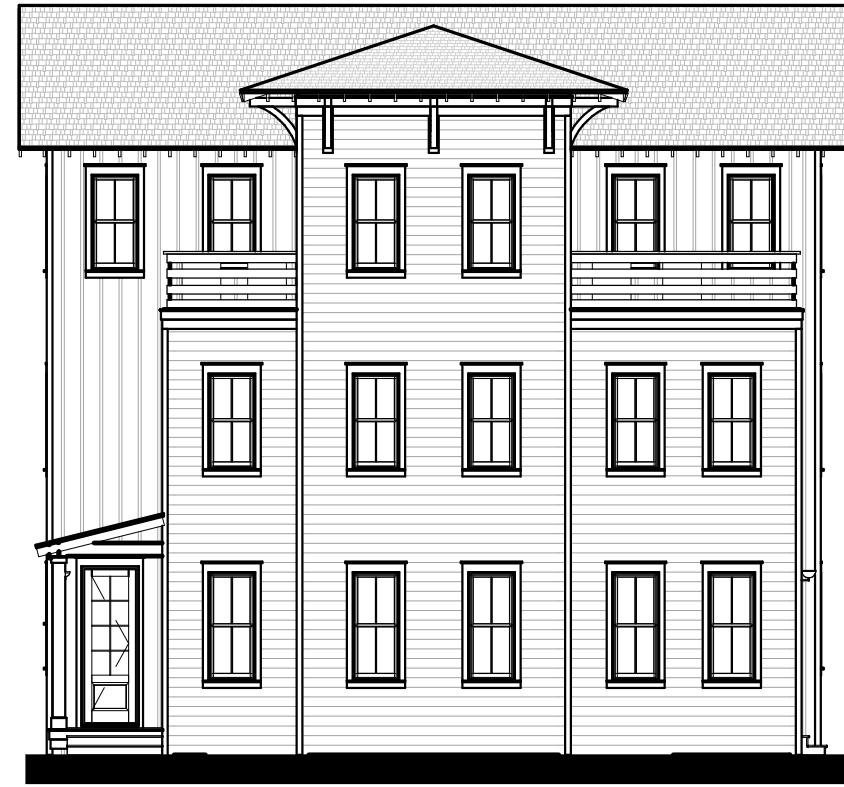

FIRST FLOOR
 HEATED SF: 716 SF UNIT A
 HEATED SF: 716 SF UNIT B

FIRST FLOOR
 HEATED SF: 834 SF UNIT A
 HEATED SF: 856 SF UNIT B

FIRST FLOOR
 HEATED SF: 651 SF UNIT A
 HEATED SF: 851 SF UNIT B

Village Park
 Unit Type B

TOTAL HEATED SF: 4,434 SF

NORTH

SOUTH

EAST

WEST