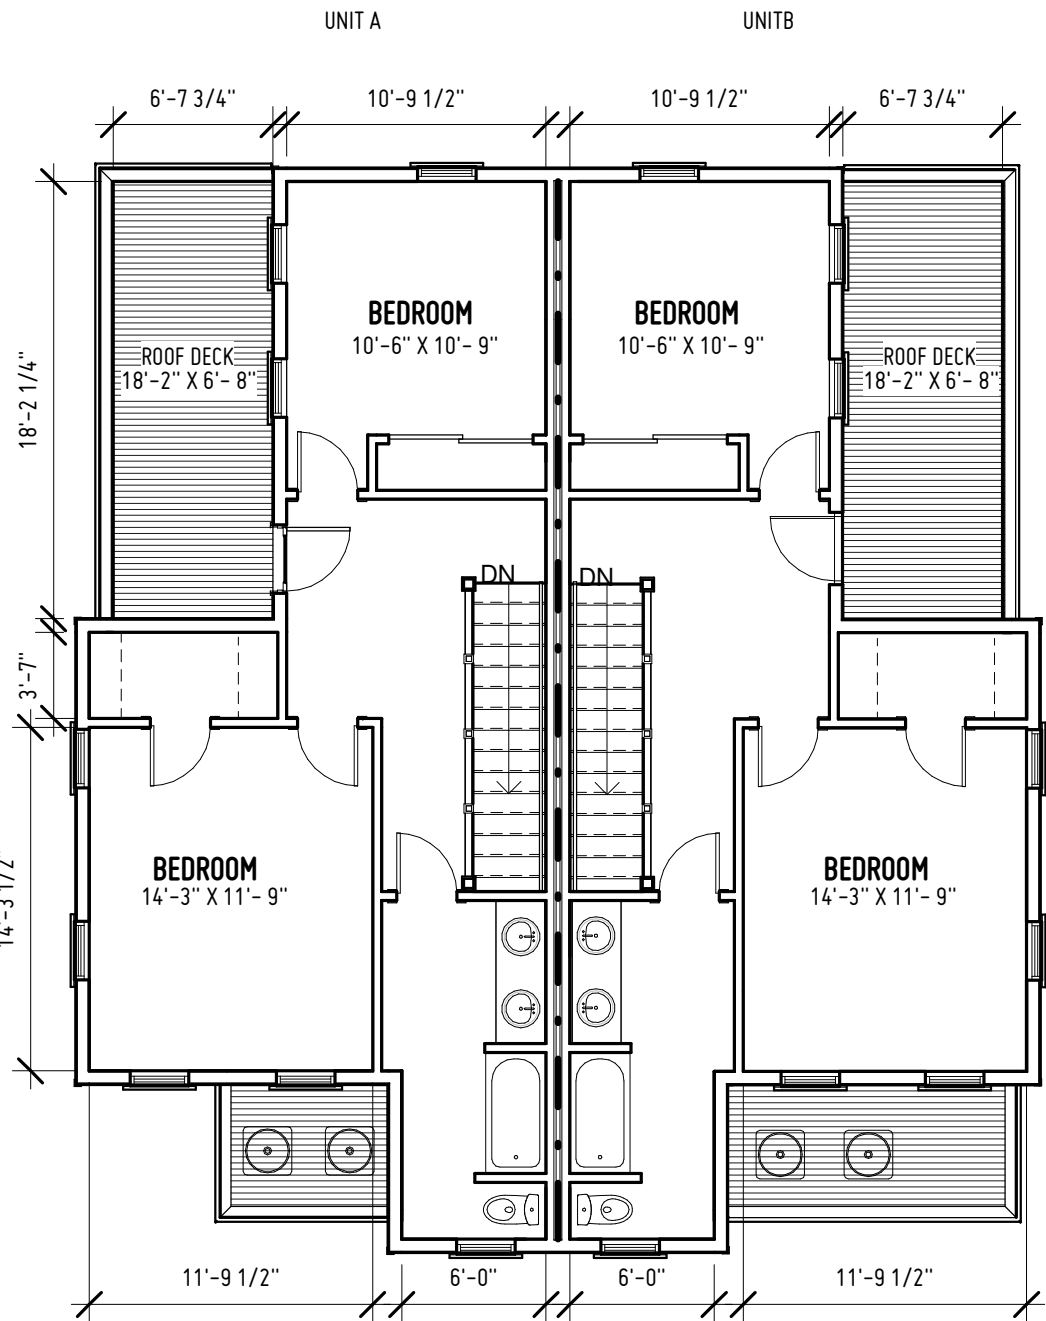

FIRST FLOOR
 HEATED SF: 716 SF UNIT A
 HEATED SF: 716 SF UNIT B

FIRST FLOOR
 HEATED SF: 834 SF UNIT A
 HEATED SF: 856 SF UNIT B

FIRST FLOOR
 HEATED SF: 651 SF UNIT A
 HEATED SF: 851 SF UNIT B

Village Park
 Unit Type B

TOTAL HEATED SF: 4,434 SF

NORTH

SOUTH

EAST

WEST