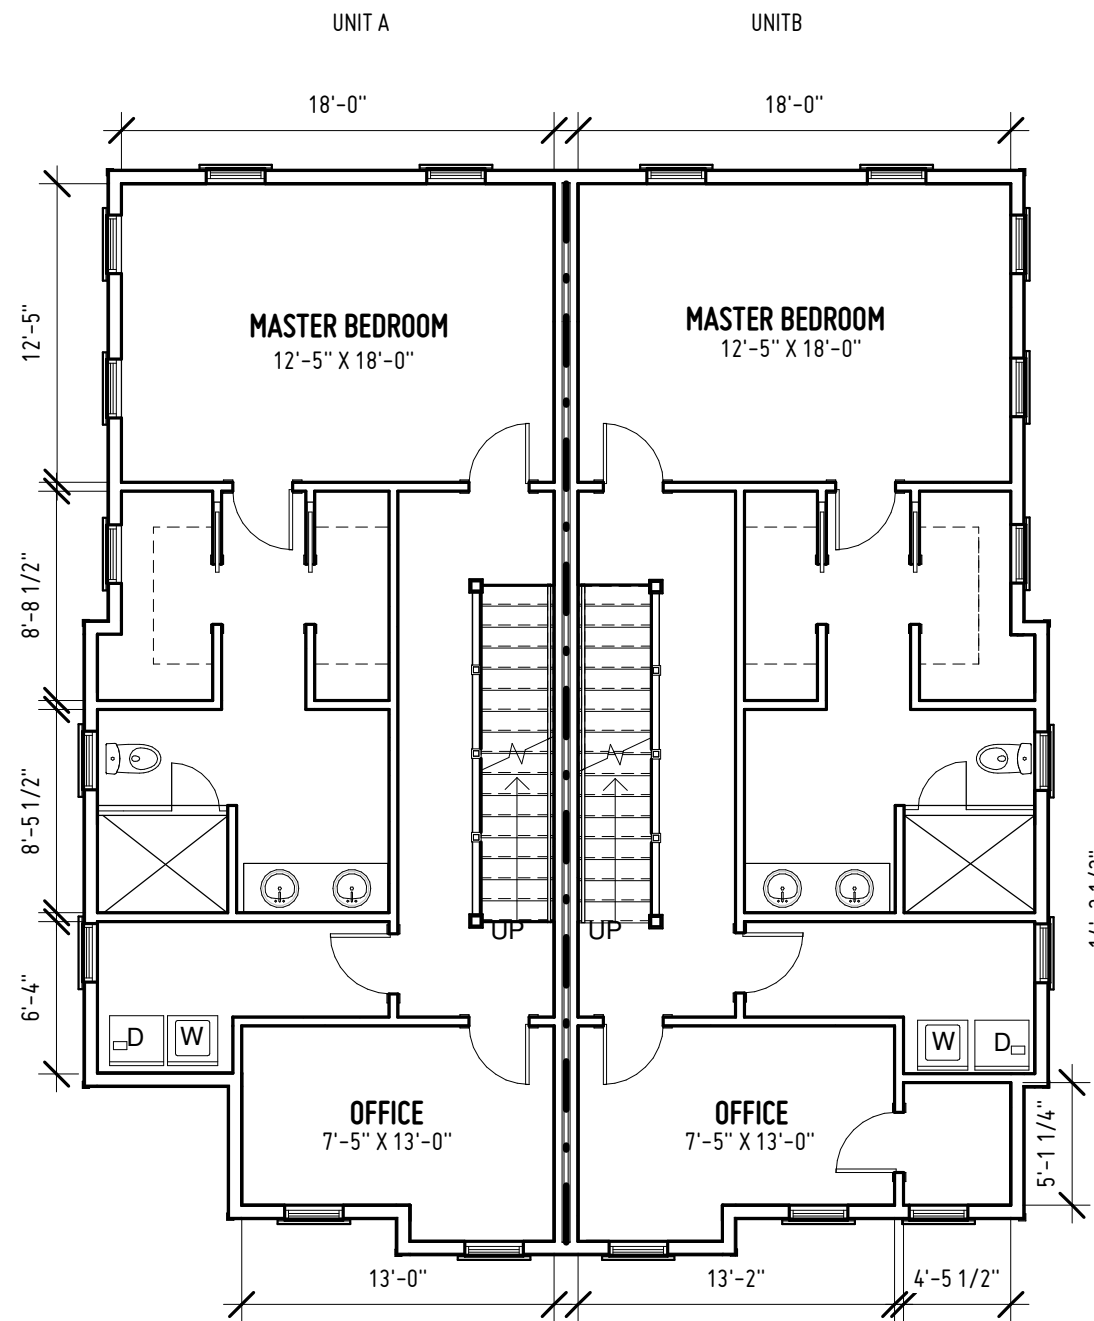

FIRST FLOOR
 HEATED SF: 716 SF UNIT A
 HEATED SF: 716 SF UNIT B

FIRST FLOOR
 HEATED SF: 834 SF UNIT A
 HEATED SF: 856 SF UNIT B

FIRST FLOOR
 HEATED SF: 651 SF UNIT A
 HEATED SF: 851 SF UNIT B

Village Park
 Unit Type B

TOTAL HEATED SF: 4,434 SF

NORTH

SOUTH

EAST

WEST